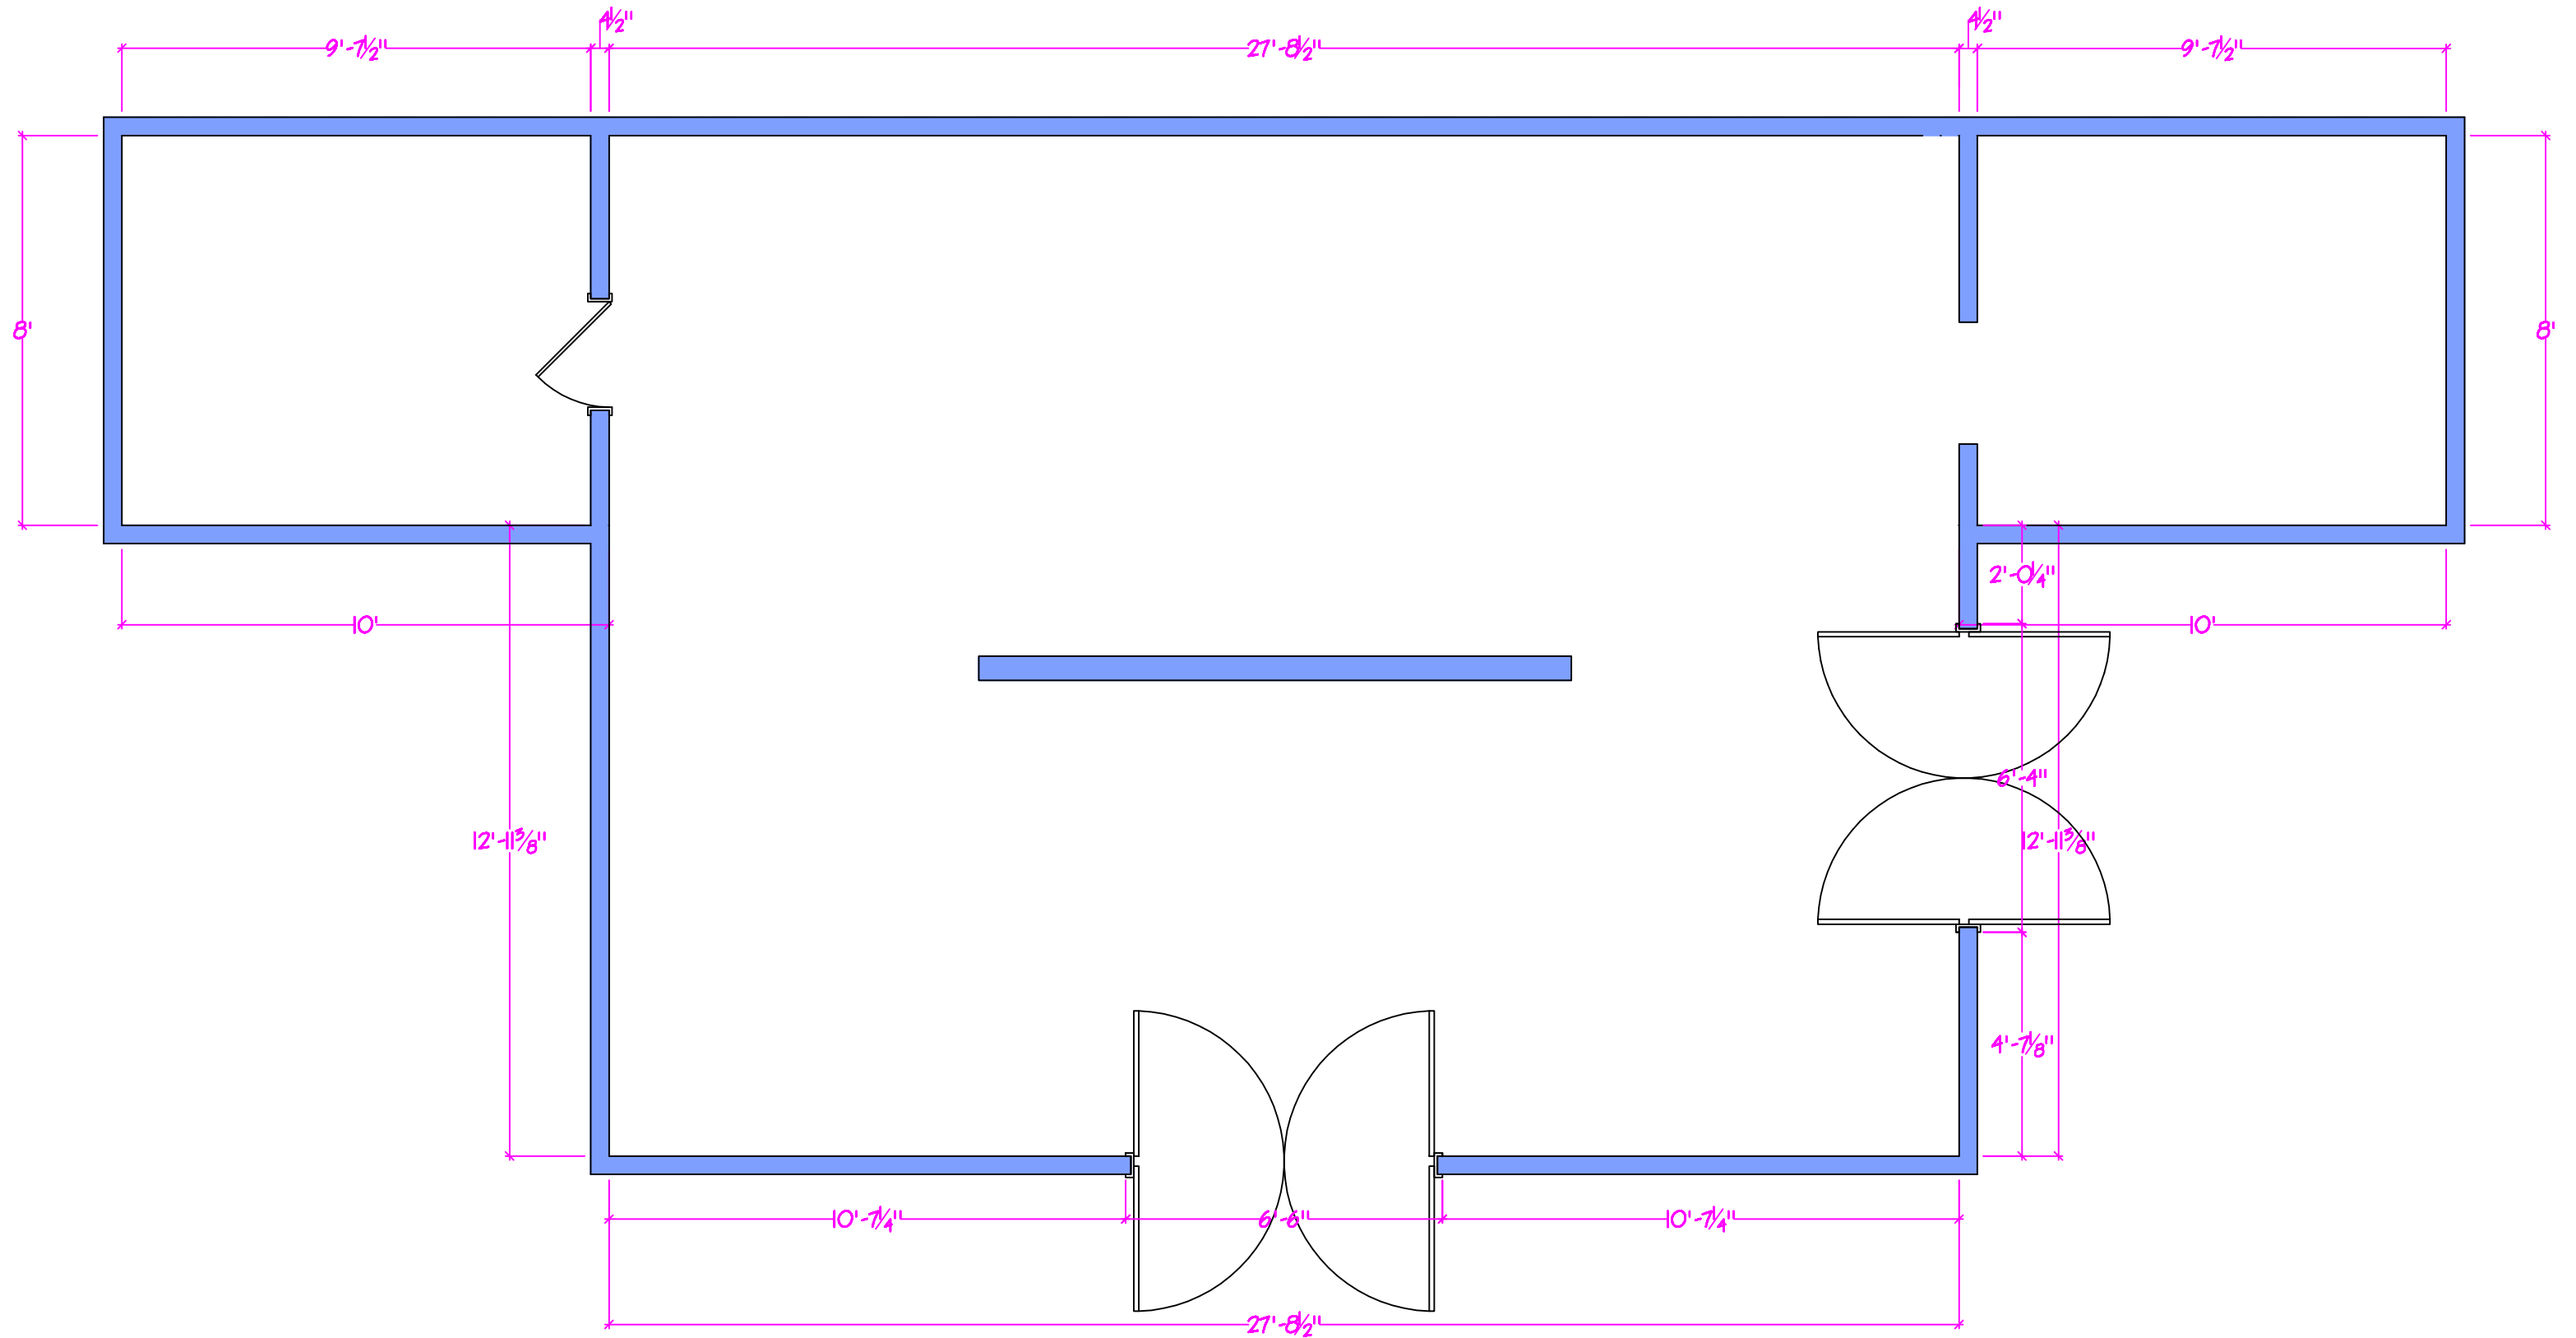

SIGFREDO RESTAURANT KITCHEN - PROPOSED SPACE

autodecco

microcad software

Job Name: SIGFREDO'S  
 Address: 123 MAIN ST  
 Designer: J. SH. JR.  
 Scale: N/A  
 Date: 8.17/2017  
 Revisions: DRAFT

THIS IS AN ORIGINAL DESIGN AND  
 MUST NOT BE RELEASED OR  
 COPIED UNLESS APPLICABLE FEE  
 HAS BEEN PAID OR JOB  
 ORDER PLACED

ALL DIMENSIONS & SIZE  
 DESIGNATIONS GIVEN ARE SUBJECT  
 TO VERIFICATION ON JOB SITE  
 AND ADJUSTMENT TO FIT  
 JOB CONDITIONS

Client approval:

SIGFREDO'S RESTAURANT - PROPOSED SPACE, AERIAL VIEW

autodecco

ALL DIMENSIONS & SIZE  
 DESIGNATIONS GIVEN ARE SUBJECT  
 TO VERIFICATION ON JOB SITE  
 AND ADJUSTMENT TO FIT  
 JOB CONDITIONS

Client approval:

SIGFREDO'S RESTAURANT - PROPOSED SPACE AND FLOORING, AERIAL VIEW