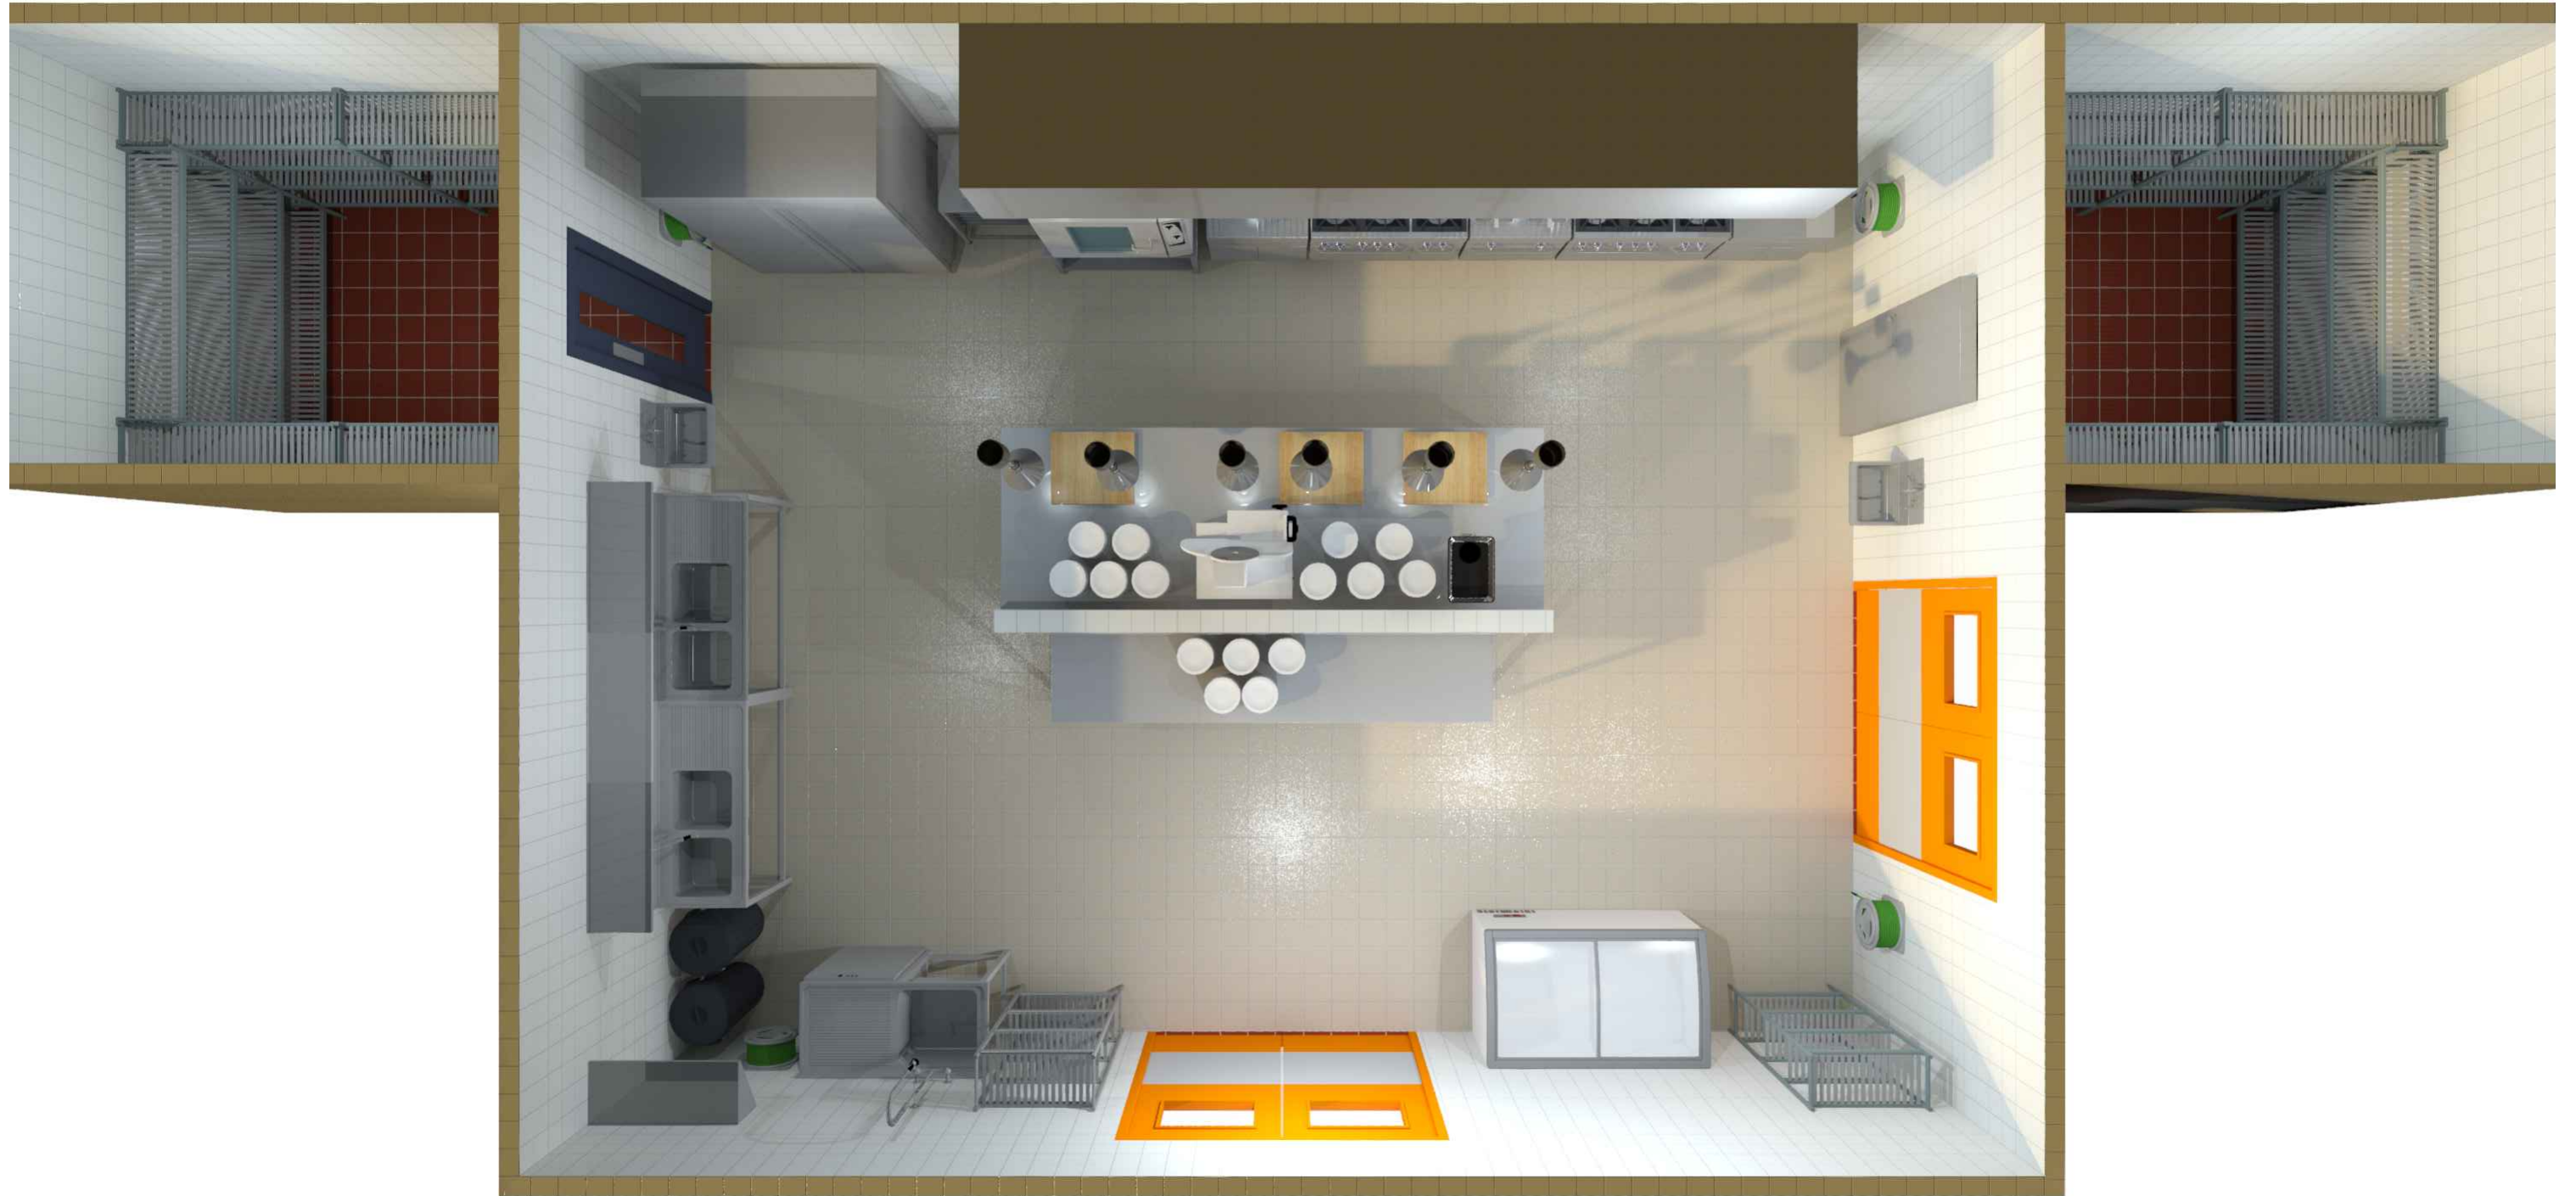

SIGFREDO'S RESTAURANT - PROPOSED KITCHEN DESIGN

autodecco

microcad software

Job Name: SIGFREDO'S
Address: 123 MAIN ST
Designer: J. SH. JR
Scale: N/A
Date: 8/17/2017
Revisions: DRAFT 2

THIS IS AN ORIGINAL DESIGN AND
MUST NOT BE RELEASED OR
COPIED UNLESS APPLICABLE FEE
HAS BEEN PAID OR JOB
ORDER PLACED

ALL DIMENSIONS & SIZE
DESIGNATIONS GIVEN ARE SUBJECT
TO VERIFICATION ON JOB SITE
AND ADJUSTMENT TO FIT
JOB CONDITIONS

Client approval: