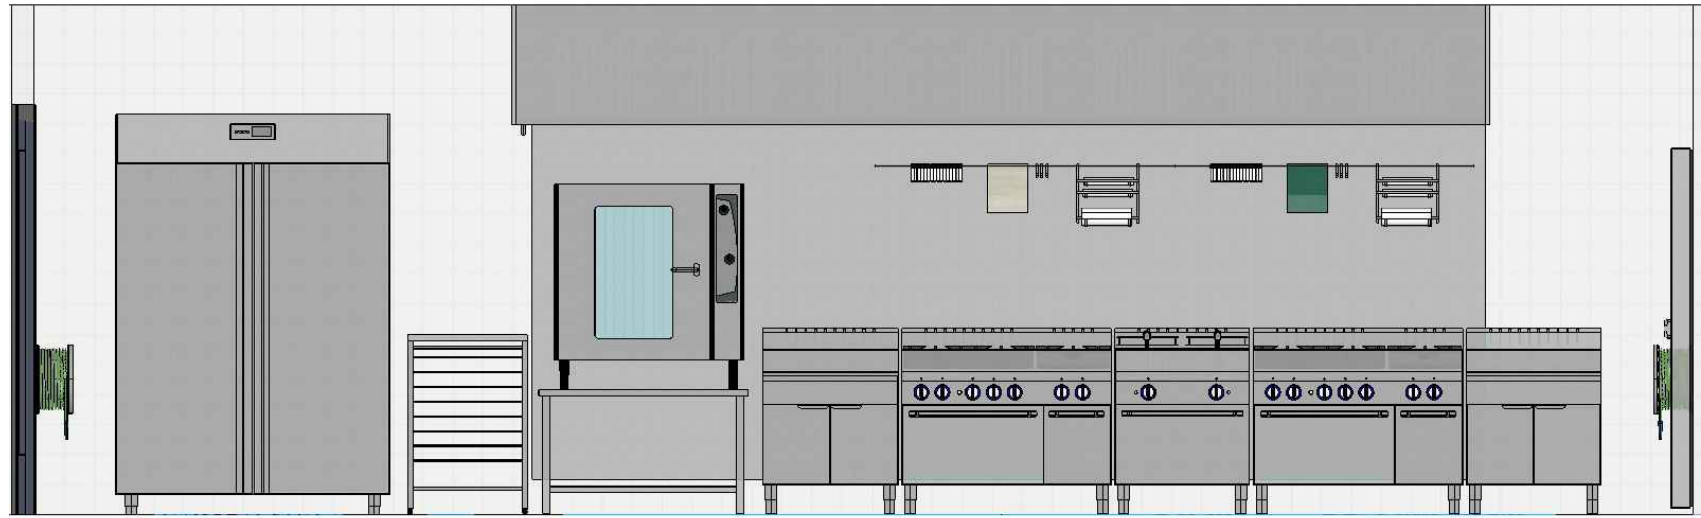

ALL DIMENSIONS & SIZE  
 DESIGNATIONS GIVEN ARE SUBJECT  
 TO VERIFICATION ON JOB SITE  
 AND ADJUSTMENT TO FIT  
 JOB CONDITIONS

Client approval:

autodecco

Job Name:	SIGFREDO'S
Address:	123 MAIN ST
Designer:	J. SH. JR
Scale:	N/A
Date:	8/17/2017
Revisions:	DRAFT 2

Client approval:

SIGFREDO'S RESTAURANT - ELEVATION VIEWS

17'-7 1/2"

COOK LINE ELEVATION VIEW

12'-11 3/8"      8'

SINK AREA ELEVATION VIEW

autodecco

microcad software