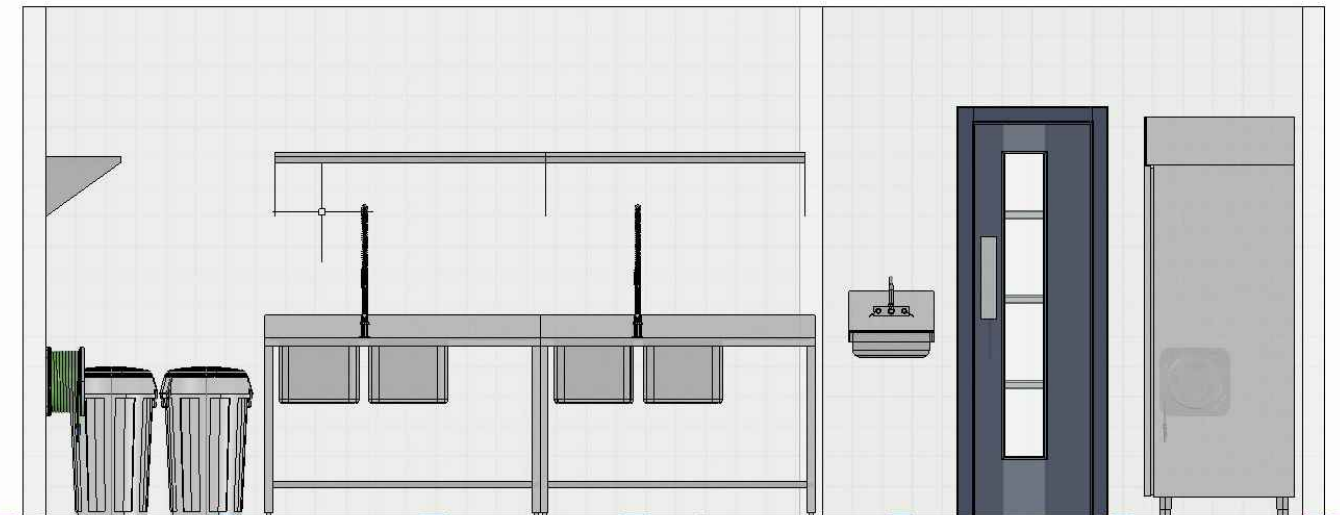

Client approval:

SIGFREDO'S RESTAURANT - ELEVATION VIEWS

17'-7 1/2"

COOK LINE ELEVATION VIEW

12'-11 3/8"      8'

SINK AREA ELEVATION VIEW

autodecco

microcad software