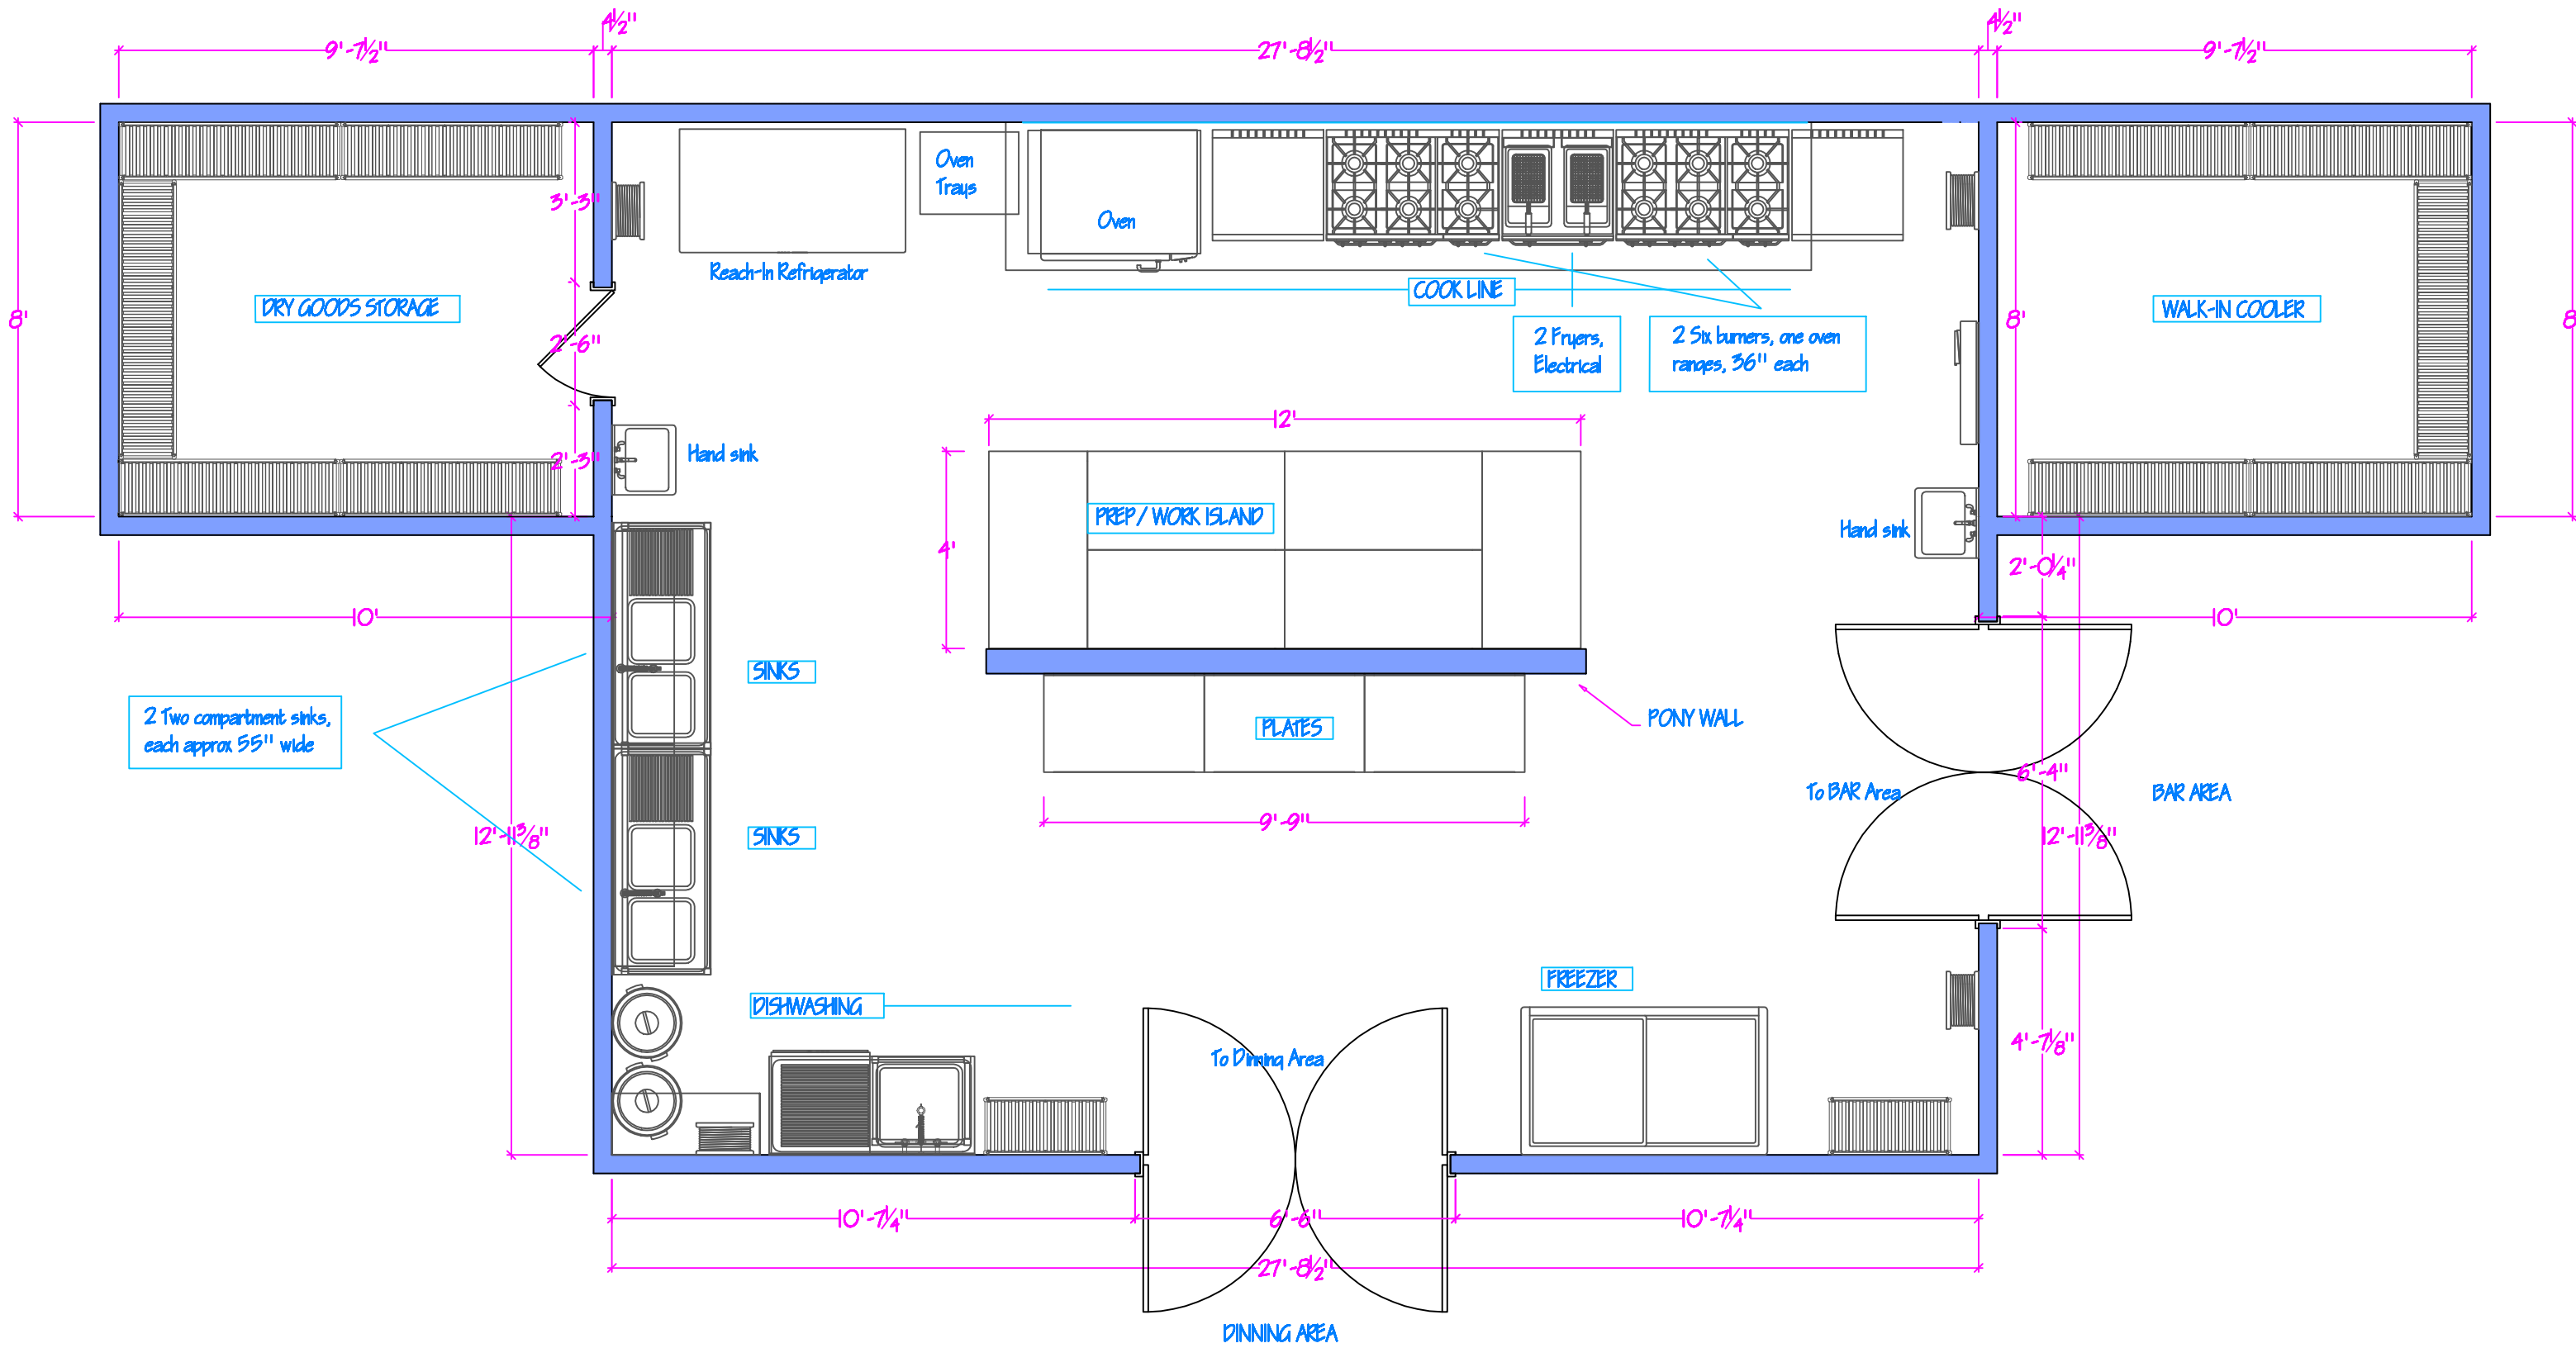

autodecco

Job Name:	SIGFREDO'S
Address:	123 MAIN ST
Designer:	J. SH. JR
Scale:	N/A
Date:	8/17/2017
Revisions:	DRAFT 2

THIS IS AN ORIGINAL DESIGN AND MUST NOT BE RELEASED OR COPIED UNLESS APPLICABLE FEE HAS BEEN PAID OR JOB ORDER PLACED

ALL DIMENSIONS & SIZE DESIGNATIONS GIVEN ARE SUBJECT TO VERIFICATION ON JOB SITE AND ADJUSTMENT TO FIT JOB CONDITIONS

Client approval: